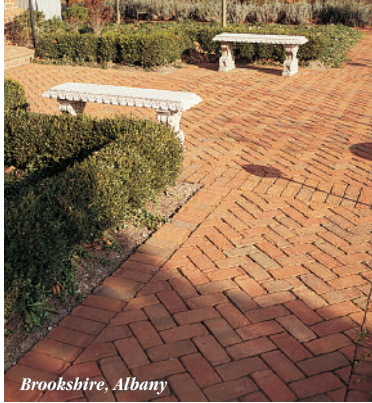

# Glen-Gery Residential Paving Brick

*Genuine brick pavers in patios, walkways and driveways harmoniously connect your home to the outdoor world through customized landscape designs that define your mood and tastes. The permanent earth tone colors and varied textures suggest the richness of nature itself. Pavers are available in several sizes in either the soft silhouette of molded brick or the crisp lines of precision extruded.*

261IB

53DD Flashed

Brookshire, Albany

Covington

Brookshire, Albany

53DD Flashed

Tough, durable and stain resistant brick pavers combine in decorative bond patterns for stability and strength as well as to enhance the beauty, individuality and value of your home.